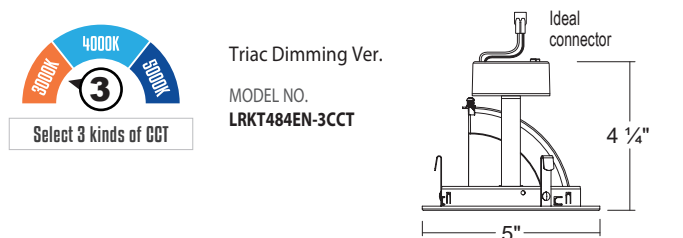

Use the switch to set the desired CCT (Correlated Color Temperature).

Selectable 3 CCT Switch

Selectable 5 CCT Switch

SPECIFICATION

QUICK FEATURES

- Diecast construction provides lasting durability
- Adjustable elbow offers 80-degree tilt and up to 358-degree rotation
- 4 different colors : **W**-White / **B**-Black / **SN**-Satin Nickel / **BZ**-Bronze
- 3 or 5 Position CCT Selectable switch (2700K / 3000K / 3500K / 4000K / 5000K)
- Dimming down to 10% with most dimmers.
- E26 medium screw-base Edison adaptor provides easy installation into Incandescent housings (GU10 and GU24 socket adaptor available - sold separately)
- cUL classified / ENERGY STAR qualified
- Damp Location
- Lifetime of 50,000 hours
- 5 year warranty

LIGHT SOURCE TEST TABLE

Wattge	2700K	3000K	3500K	4000K	5000K
9 W	640 lm	650 lm	660 lm	660 lm	660 lm

CRI 90

DIMENSINONS

ORDERING INFORMATION

1 CCT

Model No.	Description
LRKT484W-EN	4" LED Retrofit / Square Retractable Elbow / White / Triac Dimming Ver.
LRKT484B-EN	4" LED Retrofit / Square Retractable Elbow / Black / Triac Dimming Ver.
LRKT484SN-EN	4" LED Retrofit / Square Retractable Elbow / Satin Nickel / Triac Dimming Ver.
LRKT484BZ-EN	4" LED Retrofit / Square Retractable Elbow / Bronze / Triac Dimming Ver.