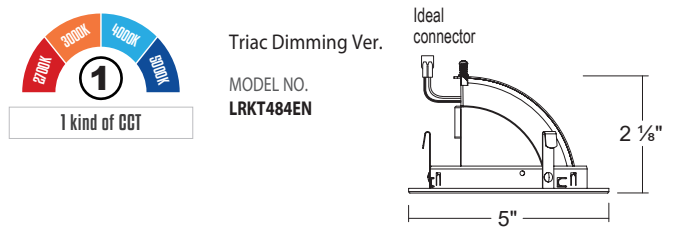

Use the switch to set the desired CCT (Correlated Color Temperature).

Selectable 3 CCT Switch

Selectable 5 CCT Switch

SPECIFICATION

QUICK FEATURES

- Diecast construction provides lasting durability
- Adjustable elbow offers 80-degree tilt and up to 358-degree rotation
- 4 different colors : **W**-White / **B**-Black / **SN**-Satin Nickel / **BZ**-Bronze
- 3 or 5 Position CCT Selectable switch (2700K / 3000K / 3500K / 4000K / 5000K)
- Dimming down to 10% with most dimmers.
- E26 medium screw-base Edison adaptor provides easy installation into Incandescent housings (GU10 and GU24 socket adaptor available - sold separately)
- cUL classified / ENERGY STAR qualified
- Damp Location
- Lifetime of 50,000 hours
- 5 year warranty

LIGHT SOURCE TEST TABLE

Wattge	2700K	3000K	3500K	4000K	5000K
9 W	640 lm	650 lm	660 lm	660 lm	660 lm

CRI 90

DIMENSINONS

ORDERING INFORMATION

1 CCT

Model No.	Description
LRKT484W-EN	4" LED Retrofit / Square Retractable Elbow / White / Triac Dimming Ver.
LRKT484B-EN	4" LED Retrofit / Square Retractable Elbow / Black / Triac Dimming Ver.
LRKT484SN-EN	4" LED Retrofit / Square Retractable Elbow / Satin Nickel / Triac Dimming Ver.
LRKT484BZ-EN	4" LED Retrofit / Square Retractable Elbow / Bronze / Triac Dimming Ver.