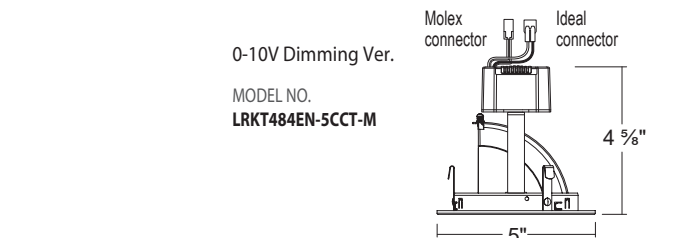

LIGHT SOURCE TEST TABLE

Wattge	2700K	3000K	3500K	4000K	5000K
9 W	640 lm	650 lm	660 lm	660 lm	660 lm

CRI 90

DIMENSINONS

ORDERING INFORMATION

1 CCT

Model No.	Description
LRKT484W-EN	4" LED Retrofit / Square Retractable Elbow / White / Triac Dimming Ver.
LRKT484B-EN	4" LED Retrofit / Square Retractable Elbow / Black / Triac Dimming Ver.
LRKT484SN-EN	4" LED Retrofit / Square Retractable Elbow / Satin Nickel / Triac Dimming Ver.
LRKT484BZ-EN	4" LED Retrofit / Square Retractable Elbow / Bronze / Triac Dimming Ver.