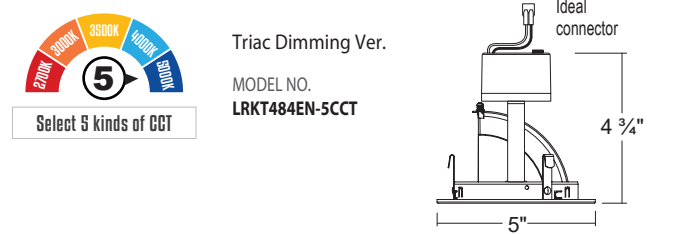

Use the switch to set the desired CCT (Correlated Color Temperature).

Selectable 3 CCT Switch

Selectable 5 CCT Switch

SPECIFICATION

QUICK FEATURES

- Diecast construction provides lasting durability
- Adjustable elbow offers 80-degree tilt and up to 358-degree rotation
- 4 different colors : **W**-White / **B**-Black / **SN**-Satin Nickel / **BZ**-Bronze
- 3 or 5 Position CCT Selectable switch (2700K / 3000K / 3500K / 4000K / 5000K)
- Dimming down to 10% with most dimmers.
- E26 medium screw-base Edison adaptor provides easy installation into Incandescent housings (GU10 and GU24 socket adaptor available - sold separately)
- cUL classified / ENERGY STAR qualified
- Damp Location
- Lifetime of 50,000 hours
- 5 year warranty

LIGHT SOURCE TEST TABLE

Wattge	2700K	3000K	3500K	4000K	5000K
9 W	640 lm	650 lm	660 lm	660 lm	660 lm

CRI 90

DIMENSINONS

ORDERING INFORMATION

1 CCT

Model No.	Description
LRKT484W-EN	4" LED Retrofit / Square Retractable Elbow / White / Triac Dimming Ver.
LRKT484B-EN	4" LED Retrofit / Square Retractable Elbow / Black / Triac Dimming Ver.
LRKT484SN-EN	4" LED Retrofit / Square Retractable Elbow / Satin Nickel / Triac Dimming Ver.
LRKT484BZ-EN	4" LED Retrofit / Square Retractable Elbow / Bronze / Triac Dimming Ver.