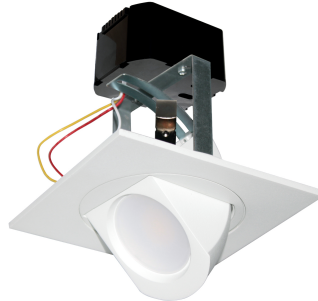

4 inch LED Retrofit

4" Square Retractable Elbow LED Downlight Retrofit Kit

120V Triac Dimming Ver.

120-277V 0-10V Dimming Ver.

- Finishes

B - Black

BZ - Bronze

SN - Satin Nickel

Use the switch to set the desired CCT (Correlated Color Temperature).

Selectable 3 CCT Switch

Selectable 5 CCT Switch

SPECIFICATION

QUICK FEATURES

- Diecast construction provides lasting durability
- Adjustable elbow offers 80-degree tilt and up to 358-degree rotation
- 4 different colors : **W**-White / **B**-Black / **SN**-Satin Nickel / **BZ**-Bronze
- 3 or 5 Position CCT Selectable switch (2700K / 3000K / 3500K / 4000K / 5000K)
- Dimming down to 10% with most dimmers.
- E26 medium screw-base Edison adaptor provides easy installation into Incandescent housings (GU10 and GU24 socket adaptor available - sold separately)
- cUL classified / ENERGY STAR qualified
- Damp Location
- Lifetime of 50,000 hours
- 5 year warranty

LIGHT SOURCE TEST TABLE

Wattge	2700K	3000K	3500K	4000K	5000K
9 W	640 lm	650 lm	660 lm	660 lm	660 lm

CRI 90

DIMENSINONS

ORDERING INFORMATION

1 CCT

Model No.	Description
LRKT484W-EN	4" LED Retrofit / Square Retractable Elbow / White / Triac Dimming Ver.
LRKT484B-EN	4" LED Retrofit / Square Retractable Elbow / Black / Triac Dimming Ver.
LRKT484SN-EN	4" LED Retrofit / Square Retractable Elbow / Satin Nickel / Triac Dimming Ver.
LRKT484BZ-EN	4" LED Retrofit / Square Retractable Elbow / Bronze / Triac Dimming Ver.

3 CCT Selectable

Model No.	Description
LRKT484W-EN-3CCT	4" LED Retrofit / Square Retractable Elbow / White / Triac Dimming Ver.
LRKT484B-EN-3CCT	4" LED Retrofit / Square Retractable Elbow / Black / Triac Dimming Ver.
LRKT484SN-EN-3CCT	4" LED Retrofit / Square Retractable Elbow / Satin Nickel / Triac Dimming Ver.
LRKT484BZ-EN-3CCT	4" LED Retrofit / Square Retractable Elbow / Bronze / Triac Dimming Ver.